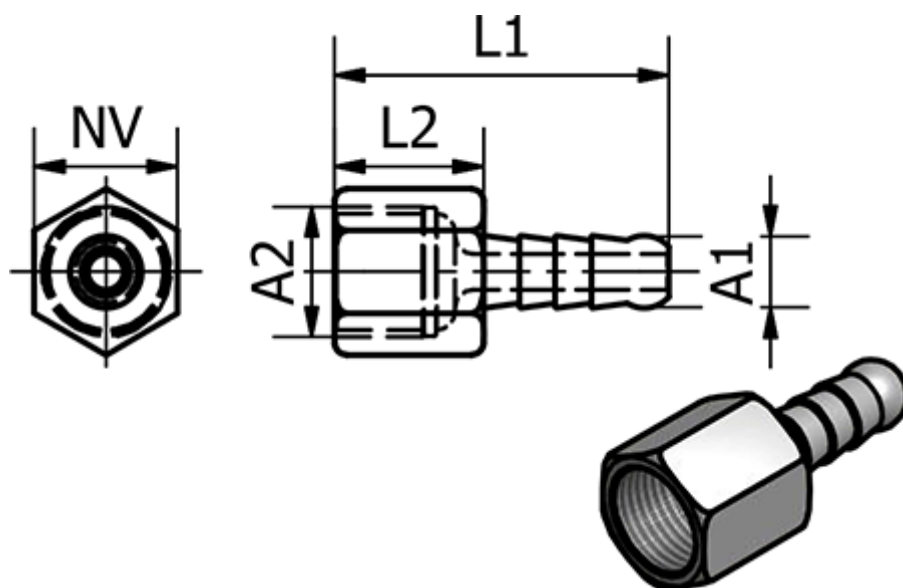

Article number: 58623704N

Description: Tube Connector 237.04-N, Ø10 - G 1/8"
Nickel-plated brass

Measures

Ext. Hose Diameter A1	= 10
L1	= 28
L2	= 8.5
NV	= 12
Thread A2	= G 1/8"